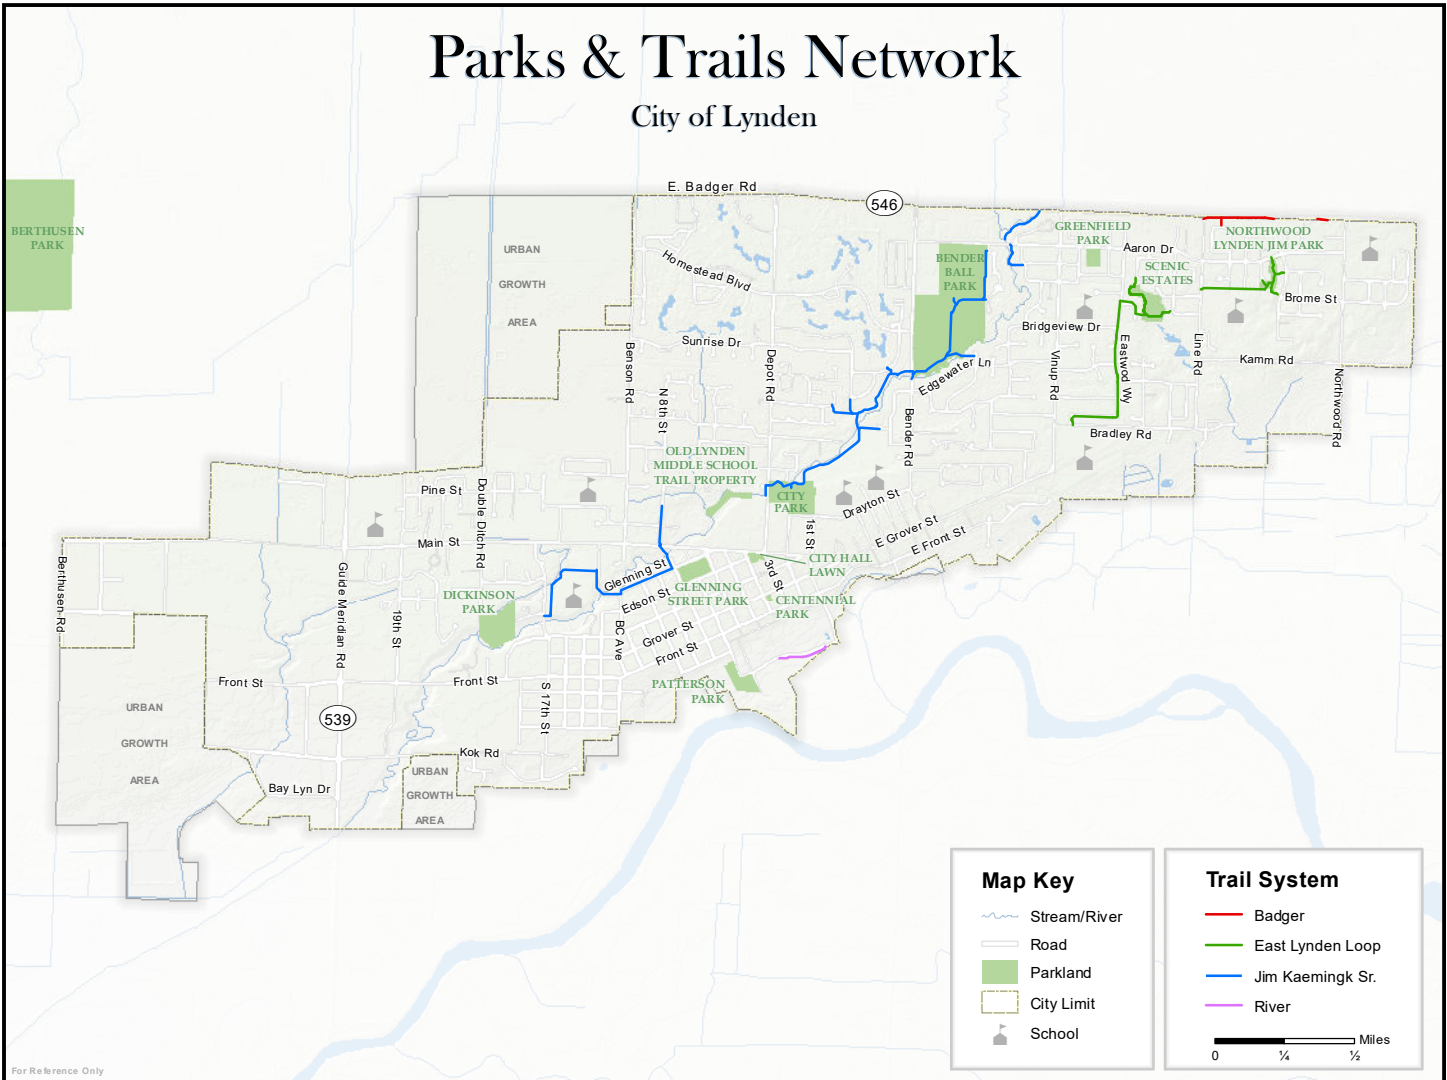

Parks & Trails Network

City of Lynden

Map Key

- Stream/River
- Road
- Parkland
- City Limit
- School

Trail System

- Badger
- East Lynden Loop
- Jim Kaemingk Sr.
- River

Miles
0 1/4 1/2